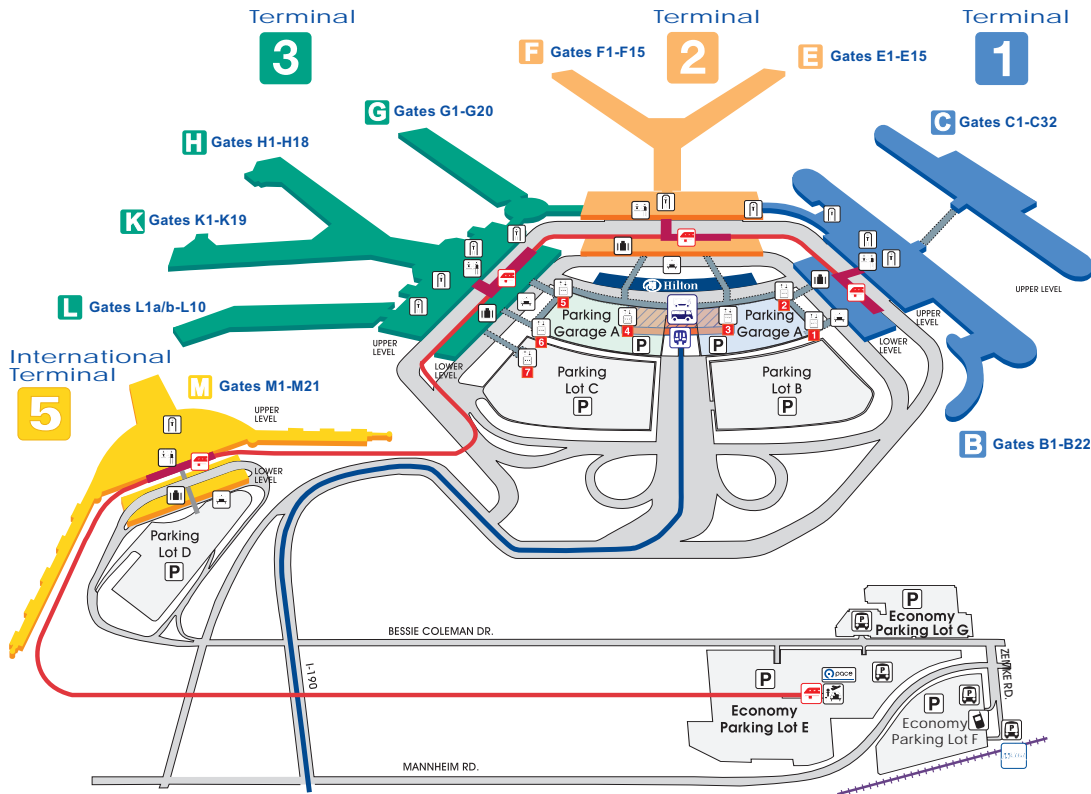

Chicago O'Hare International Airport

Terminal 1

- All Nippon Airways (ANA) (Departures only)
- Lufthansa (Departures only)
- Ted
- United
- United Express (Ticketing & Baggage Claim only)

Terminal 2

Air Canada	US Airways
Continental	US Airways Express
Continental Express	• United
JetBlue Airways	• United Express
Northwest	• Ticketing & Baggage Claim in Terminal 1
Northwest Airlink	

Terminal 3

Alaska	Delta Connection
• American	• Iberia (Departures only)
American Eagle	Spirit
Delta	

International Terminal 5

Aer Lingus	Japan Airlines (JAL)
AeroMexico	KLM Royal Dutch
Air France	Korean Air
Air India	LOT Polish
Air Jamaica	• Lufthansa
Air One	Mexicana
Allitalia	Royal Jordanian
• All Nippon Airways (ANA)	SAS
• American	SWISS
Asiana	TACA
Austrian	Turkish Airlines
bmi	• United
British Airways	USA 3000
Cayman Airways	Virgin Atlantic
• Iberia	

- Airport Transit System (AIS) to all Terminals
- Baggage Claim
- Bus/Shuttle Center (Hotel Courtesy Shuttles, Regional Buses, Off-Site Rental Car, Off-Site Parking Shuttles)
- Cell Phone Parking Lot
- CTA Trains to City
- Metra O'Hare Transfer
- Pace Bus at Lot E Kiss 'n' Fly
- Security Checkpoint
- Taxi, Livery Pick-up Zones
- Ticket Counters